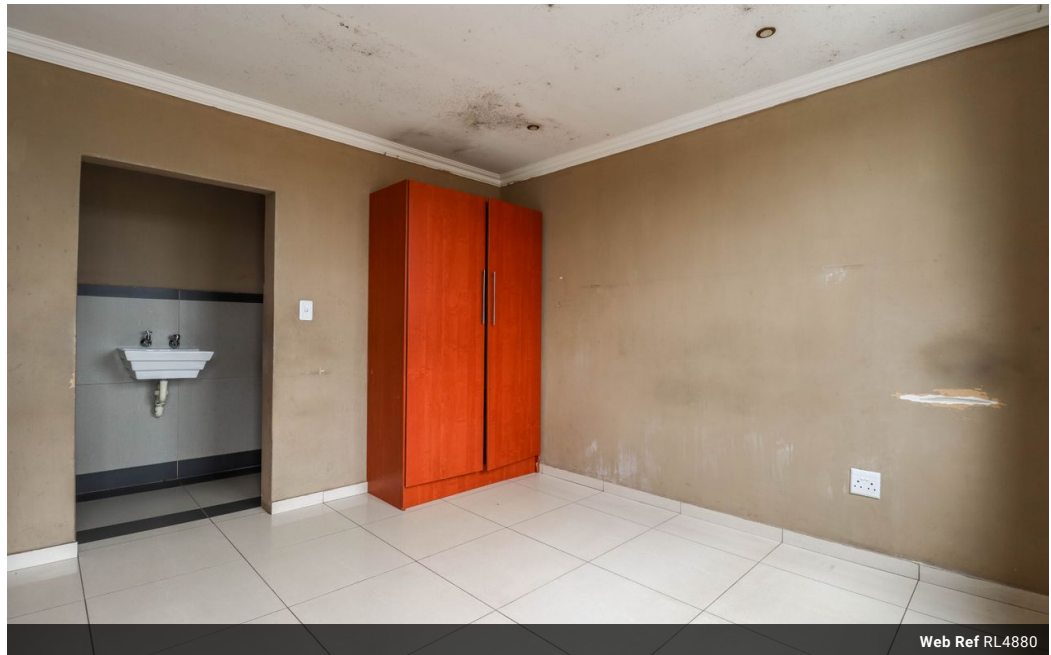

German Tsela
Non-Principal Property Practitioner
Registered with PPRA (FFC 202 271 333 13)
0793385829
german@vartrust.co.za

Contact Head Office

087 1354450

Kutoroka
Scorpion Trail
Midrand

Web Ref RL4880

R1,950 pm

Lease Period 12 months
Annual Escalation -

Availability Immediately   Deposit -

1 Bedroom Apartment To Let in Naledi

Room 22, upstairs room with own toilet, shower and built in cupboards, size 11m2, prepaid electricity, water included, available immediately R1950 rent, R900 deposit and R250 admin fee

Features

Interior

Bedrooms 1
Bathrooms 1
Kitchens 1
Furnished No

Exterior

Security No
Pool No
Views False