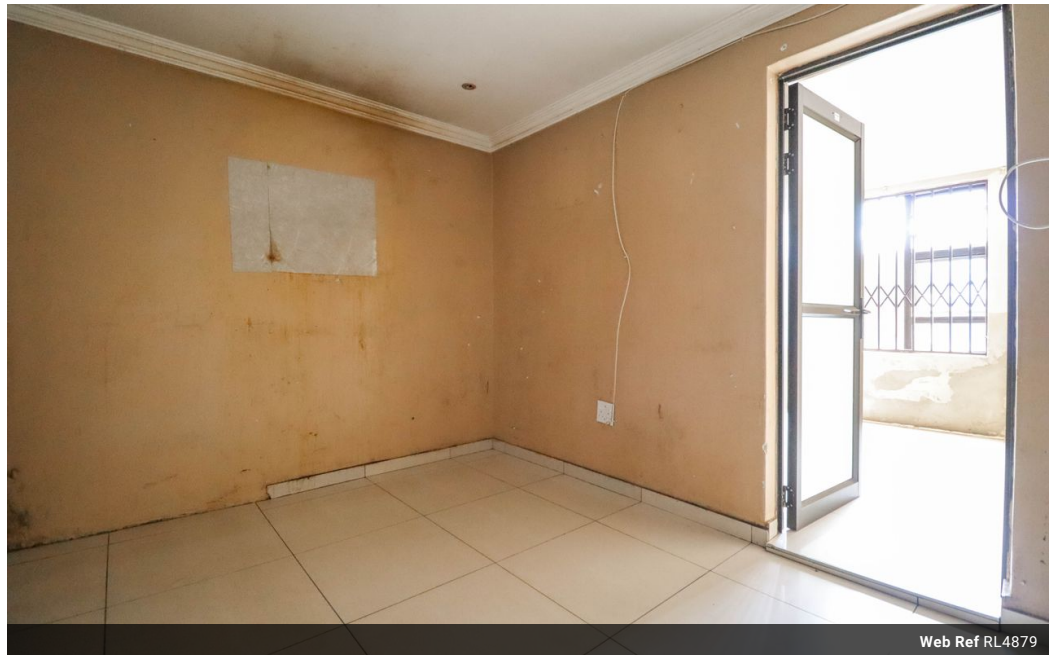

German Tsela
Non-Principal Property Practitioner
Registered with PPRA (FFC 202 271 333 13)
0793385829
german@vartrust.co.za

Contact Head Office

087 1354450

Kutoroka
Scorpion Trail
Midrand

Web Ref RL4879

R1,800 pm

Lease Period 12 months
Annual Escalation -

Availability Immediately   Deposit -

1 Bedroom Apartment To Let in Naledi

Room 19, upstairs room with own toilet, shower and built in cupboards, size 12m2, prepaid electricity, water included, available immediately R1800 rent, R900 deposit and R250 admin fee

Features

Interior

Bedrooms 1
Bathrooms 1
Kitchens 1
Furnished No

Exterior

Security No
Pool No
Views False