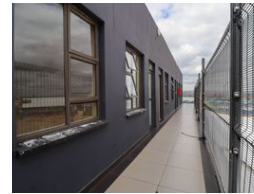

German Tsela
Non-Principal Property Practitioner
Registered with PPRA (FFC 202 271 333 13)
0793385829
german@vartrust.co.za

Contact Head Office

087 1354450

Kutoroka
Scorpion Trail
Midrand

1 Bedroom Apartment To Let in Naledi

Web Ref RL4878

R1,850 pm

Lease Period 12 months
Annual Escalation -

Availability Immediately   Deposit -

1 Bedroom Apartment To Let in Naledi

Room 05, upstairs room with own toilet, shower and built in cupboards, size 10m2, prepaid electricity, water included, available immediately R1850 rent, R900 deposit and R250 admin fee

Features

Interior		Exterior	
Bedrooms	1	Security	No
Bathrooms	1	Pool	No
Kitchens	1	Views	False
Furnished	No