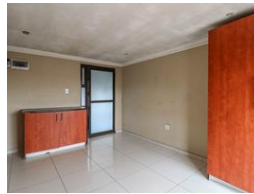

German Tsela
Non-Principal Property Practitioner
Registered with PPRA (FFC 202 271 333 13)
0793385829
german@vartrust.co.za

Contact Head Office

087 1354450

Kutoroka
Scorpion Trail
Midrand

1 Bedroom Apartment To Let in Naledi

Web Ref RL4878

R1,850 pm

Lease Period 12 months
Annual Escalation -

Availability Immediately   Deposit -

1 Bedroom Apartment To Let in Naledi

Room 05, upstairs room with own toilet, shower and built in cupboards, size 10m2, prepaid electricity, water included, available immediately R1850 rent, R900 deposit and R250 admin fee

Features

Interior		Exterior	
Bedrooms	1	Security	No
Bathrooms	1	Pool	No
Kitchens	1	Views	False
Furnished	No